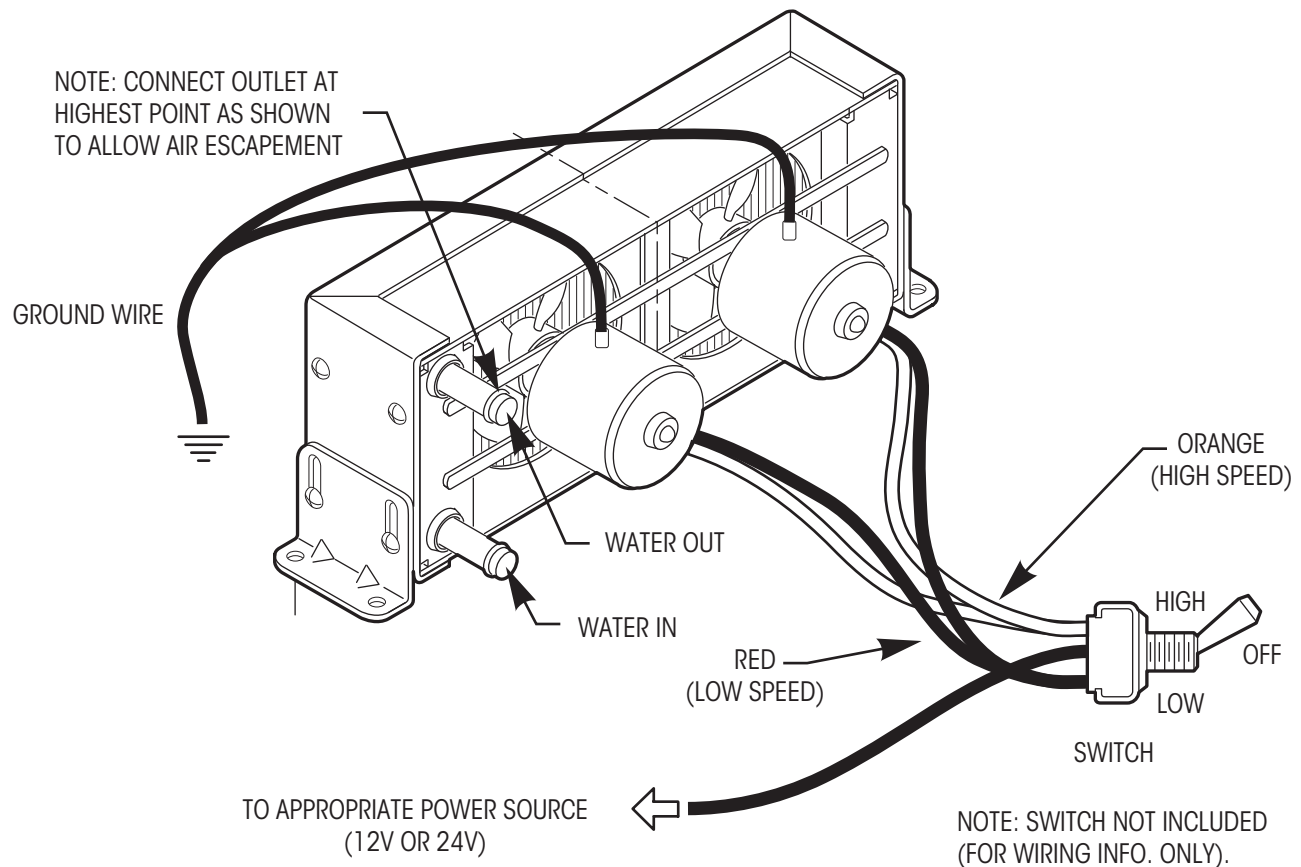

## INSTALLATION INSTRUCTIONS

NOTE: R-254 & R-256 HAVE SINGLE MOTORS.

WARNING: UNIT WARRANTY VOID IF 10 AMP FUSED POWER SOURCE NOT USED.

NOTE: NOT SUITABLE FOR OTHER THAN FRESH WATER COOLING.

### MOUNTING POSITIONS (TYPICAL)

Floor Mount

Ceiling Mount

Floor Mount (Extended)

Bulkhead Mount (Flush)